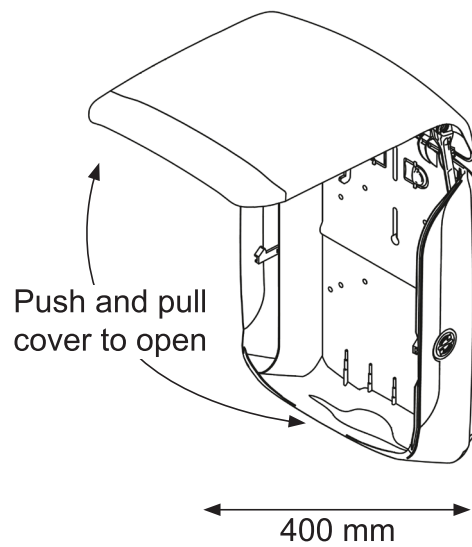

# 77410, 77434

KATRIN Hand Towel M Dispenser

Open with key  
(Position – key needed and turn right)

Easy opening  
(Position – turn left with key once, then no key needed to open dispenser)

INSTALLATION GUIDE KATRIN HAND TOWEL M DISPENSER  
SCALE 1:1