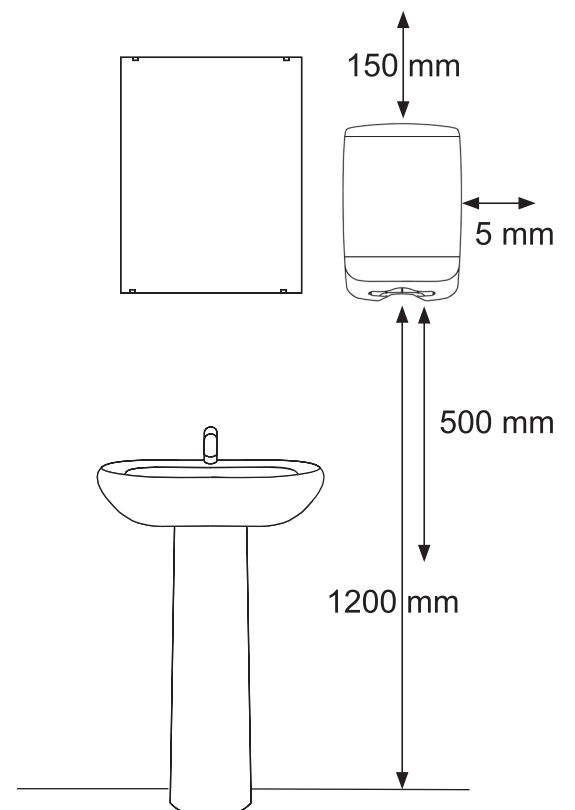

# 77410, 77434

KATRIN Hand Towel M Dispenser

Open with key  
(Position – key needed and turn right)

Easy opening  
(Position – turn left with key once, then no key needed to open dispenser)

INSTALLATION GUIDE KATRIN HAND TOWEL M DISPENSER  
SCALE 1:1