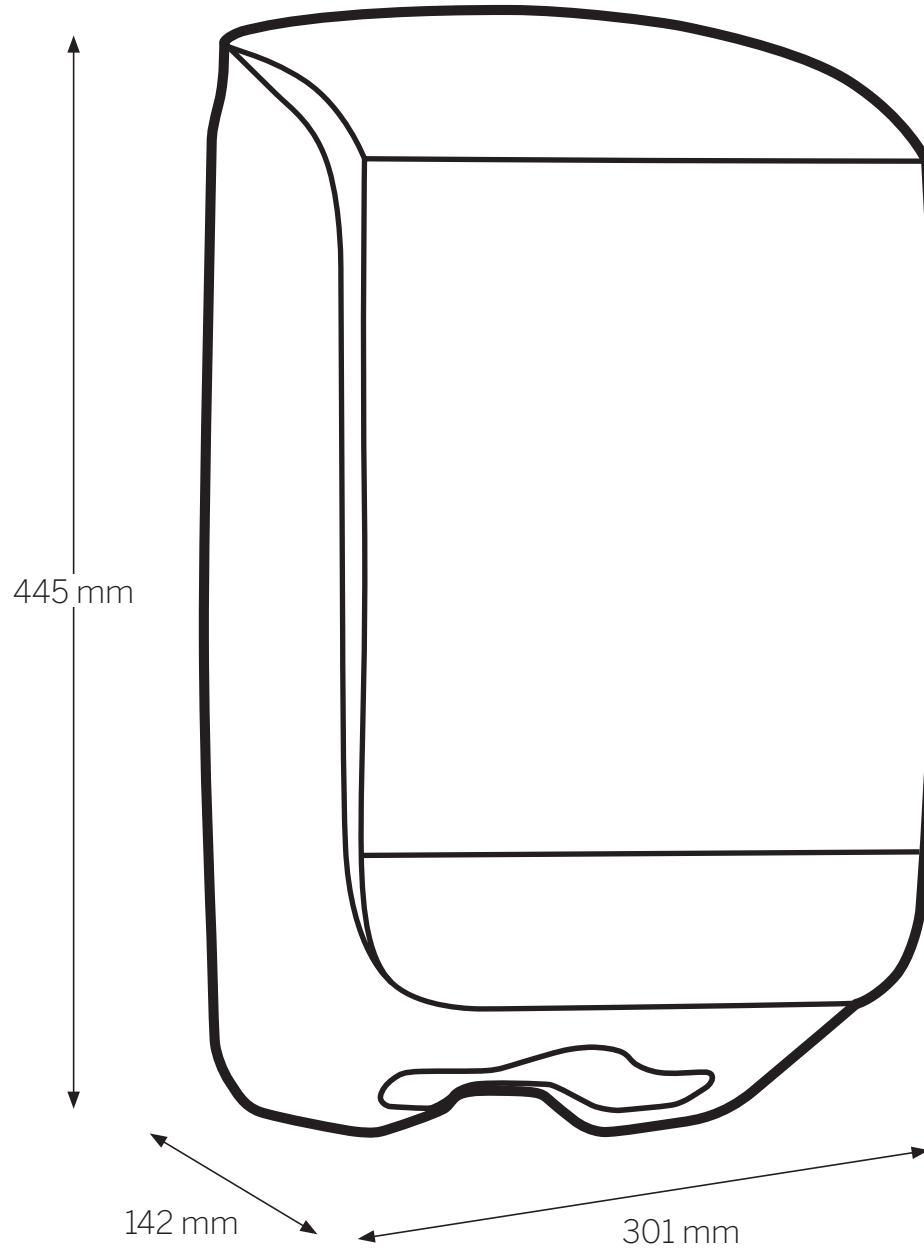

# 77410, 77434

KATRIN Hand Towel M Dispenser

Open with key  
(Position – key needed and turn right)

Easy opening  
(Position – turn left with key once, then no key needed to open dispenser)

INSTALLATION GUIDE KATRIN HAND TOWEL M DISPENSER  
SCALE 1:1