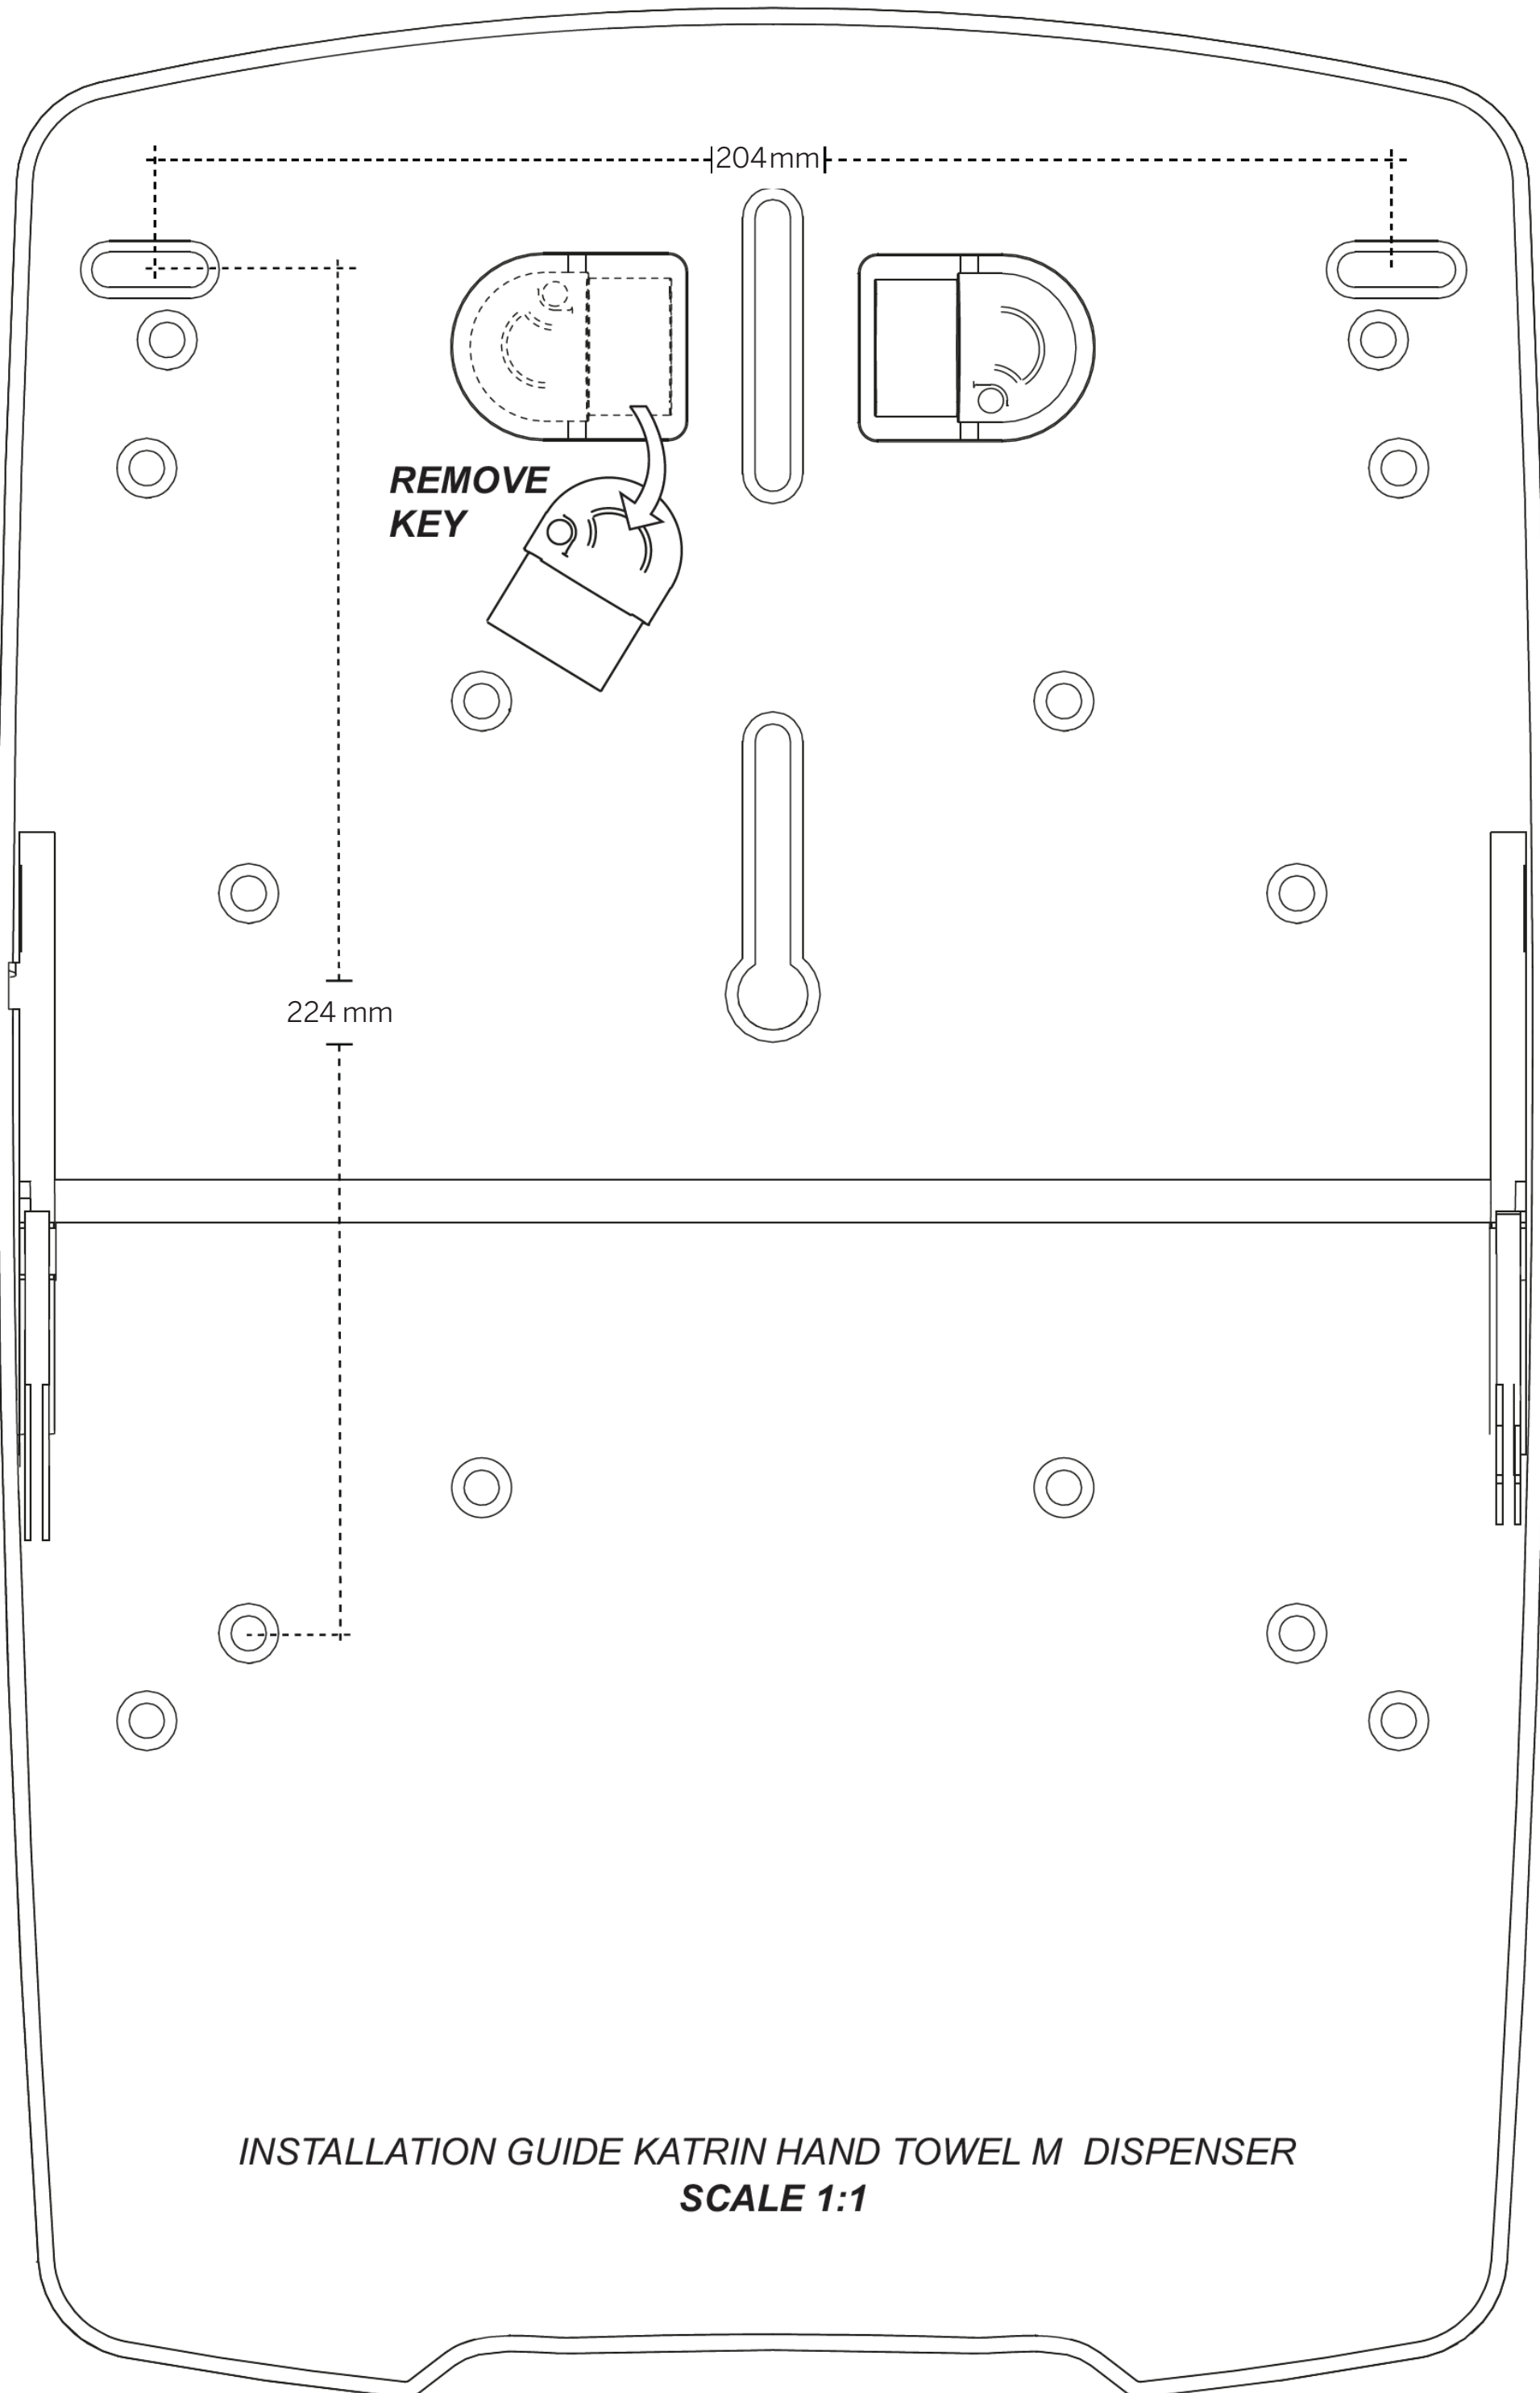

# 77410, 77434

KATRIN Hand Towel M Dispenser

Open with key  
(Position – key needed and turn right)

Easy opening  
(Position – turn left with key once, then no key needed to open dispenser)

INSTALLATION GUIDE KATRIN HAND TOWEL M DISPENSER  
SCALE 1:1